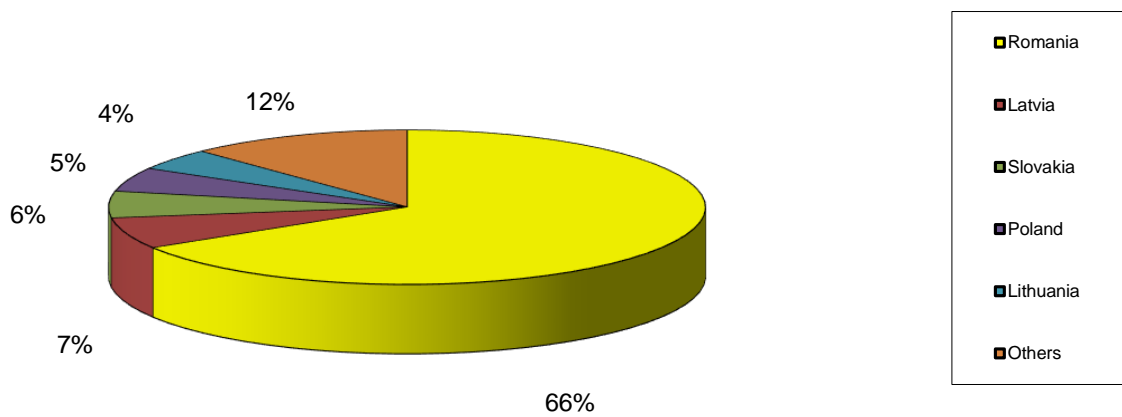

## Details of Return Flights Availed of by Citizens of the post-2004 EU Accession States - 2016

Country	Jan	Feb	Mar	Apr	May	Jun	Jul	Aug	Sep	Oct	Nov	Dec	Total
Bulgaria													0
Croatia							4	2		2	1		9
Cyprus													0
Czech Republic				2					2				4
Estonia			1			1							2
Hungary								2	7				9
Latvia	1	2	1	1		1		4	2			1	13
Lithuania	1			1	1	1	2	2			1		9
Malta													0
Poland			1	2	2			2	2	1			10
Romania	4	3	19	13	11	13	23	11	7	6	7	14	131
Slovakia								6	1			4	11
Slovenia													0
<b>TOTAL</b>	<b>6</b>	<b>5</b>	<b>22</b>	<b>19</b>	<b>14</b>	<b>16</b>	<b>29</b>	<b>29</b>	<b>21</b>	<b>9</b>	<b>9</b>	<b>19</b>	<b>198</b>

**Return Flights Per post-2004 EU Accession States (2016)**

**Return Flights to post-2004 EU Accession States per Month (2016)**