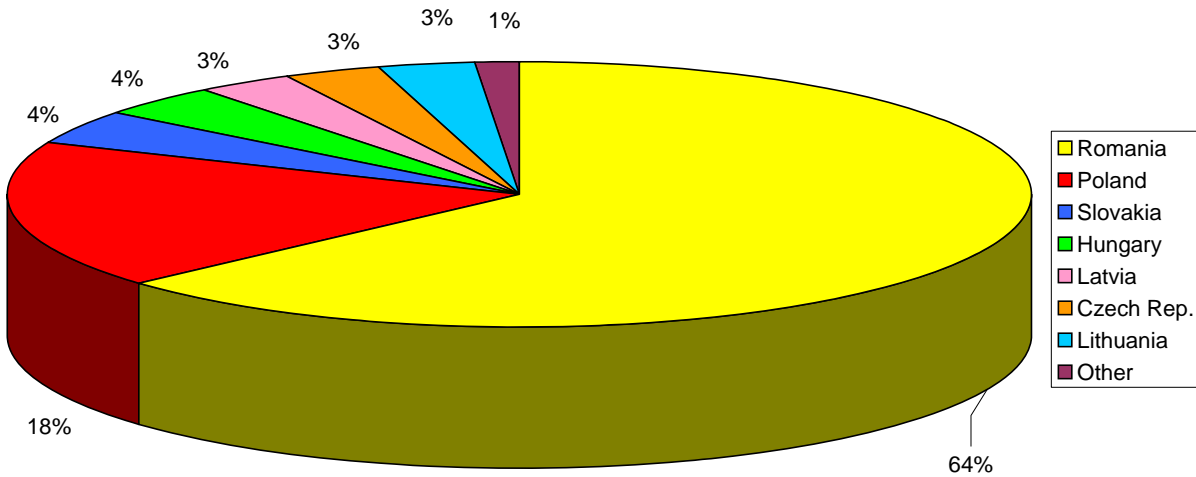

Details of Return flights for the 12 Accession State 2008													
Country	January	February	March	April	May	June	July	August	September	October	November	December	Totals
Bulgaria								€184				€1,182	€1,366
Cyprus				€193									€193
Czech Rep.		€42		€6	€158	€319	€1,329	€475	€150	€1,320	€451		€4,940
Estonia	€187												€187
Hungary		€54		€2,438	€371		€1,660	€40		€58	€195		€6,176
Latvia	€93	€166	€189		€225	€25	€1,222	€427	€171	€77	€56	€07	€5,258
Lithuania	€199	€474	€12		€07	€39	€28	€00	€140	€434	€453		€4,786
Poland	€1,200	€2,089	€2,393	€4,589	€7,606	€2,596	€3,791	€84	€90	€07	€1,958	€34	€29,737
Romania	€5,661	€3,808	€3,363	€14,995	€9,993	€6,985	€5,753	€3,706	€5,507	€4,260	€7,812	€0,162	€103,005
Slovakia		€263		€1,795	€487	€142	€31	€22	€1,205	€1,161	€103	€34	€6,643
Slovenia	€77					€72							€49
TOTAL	€7,917	€7,796	€11,257	€24,106	€19,747	€11,678	€14,714	€12,638	€9,163	€9,277	€11,628	€23,019	€162,940

Details of Taxi Fares for the 12 Accession State 2008													
	January	February	March	April	May	June	July	August	September	October	November	December	Totals
Total	€449	€582	€723	€37	€15	€82	€73	€71	€97	€20	€72	€89	€3,309

Proportion of Cost of Return Flights Per 2004 & 2007 Accession State (2008)