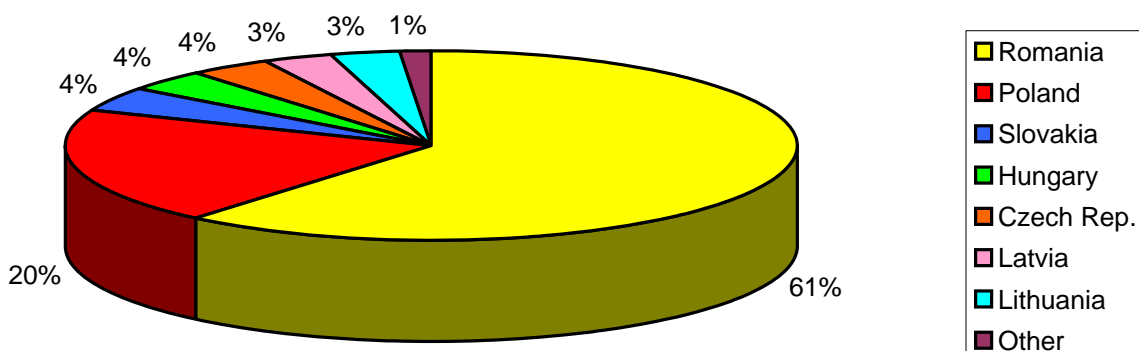

Details of Return Flights for Citizens of the 2004 & 2007 Accession States - 2008

Country	Jan	Feb	Mar	Apr	May	Jun	Jul	Aug	Sep	Oct	Nov	Dec
Bulgaria	0	0	0	0	0	0	0	1	0	0	0	4
Cyprus	0	0	0	1	0	0	0	0	0	0	0	0
Czech Republic	0	5	0	1	1	2	5	4	1	5	3	0
Estonia	1	0	0	0	0	0	0	0	0	0	0	0
Hungary	0	2	0	12	2	0	5	3	0	3	1	0
Latvia	2	1	1	0	1	2	5	2	1	4	3	2
Lithuania	2	3	2	0	2	3	1	5	1	2	2	0
Malta	0	0	0	0	0	0	0	0	0	0	0	0
Poland	8	14	16	27	31	12	13	5	5	5	12	3
Romania	30	23	39	74	44	29	20	44	30	21	39	69
Slovakia	0	2	0	10	2	1	2	2	8	3	1	1
Slovenia	2	0	0	0	0	1	0	0	0	0	0	0
TOTAL	45	50	58	125	83	50	51	66	46	43	61	79

Amended from RIA Monthly Report December 2008

Return Flights Per 2004 Accession State (2008)

Return Flights to 2004 & 2007 Accession States per Month (2008)

Details of Return flights for the 12 Accession State 2008													
Country	January	February	March	April	May	June	July	August	September	October	November	December	Totals
Bulgaria								€184				€1,182	€1,366
Cyprus				€193									€193
Czech Rep.		€42		€6	€158	€319	€1,329	€475	€150	€1,320	€451		€4,940
Estonia	€187												€187
Hungary		€54		€2,438	€371		€1,660	€40		€58	€195		€6,176
Latvia	€93	€166	€189		€225	€25	€1,222	€427	€171	€77	€56	€07	€5,258
Lithuania	€199	€474	€12		€07	€39	€28	€00	€140	€434	€453		€4,786
Poland	€1,200	€2,089	€2,393	€4,589	€7,606	€2,596	€3,791	€84	€90	€07	€1,958	€34	€29,737
Romania	€5,661	€3,808	€3,363	€14,995	€9,993	€6,985	€5,753	€3,706	€5,507	€4,260	€7,812	€0,162	€103,005
Slovakia		€263		€1,795	€487	€142	€31	€22	€1,205	€1,161	€103	€34	€6,643
Slovenia	€77					€72							€49
TOTAL	€7,917	€7,796	€11,257	€24,106	€19,747	€11,678	€14,714	€12,638	€9,163	€9,277	€11,628	€23,019	€162,940

Details of Taxi Fares for the 12 Accession State 2008													
	January	February	March	April	May	June	July	August	September	October	November	December	Totals
Total	€449	€582	€723	€37	€15	€82	€73	€71	€97	€20	€72	€89	€3,309