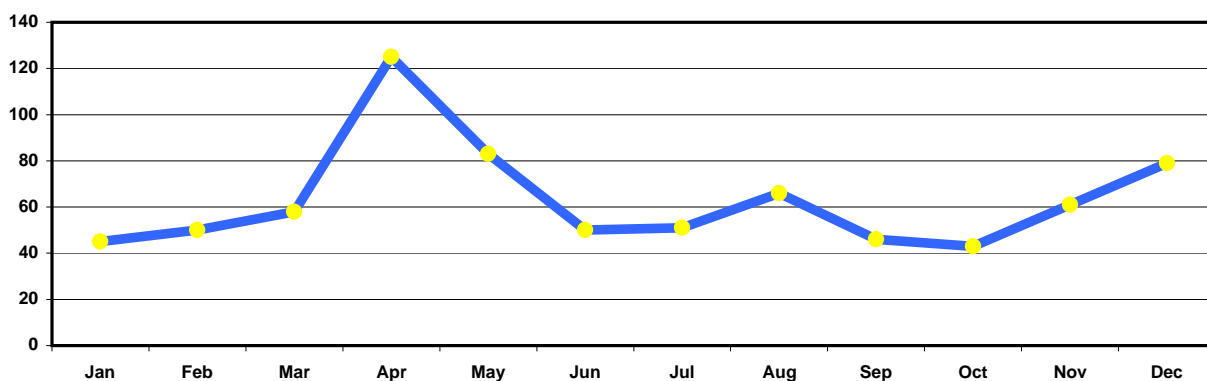

Details of Return Flights for Citizens of the 2004 & 2007 Accession States - 2008

Country	Jan	Feb	Mar	Apr	May	Jun	Jul	Aug	Sep	Oct	Nov	Dec
Bulgaria	0	0	0	0	0	0	0	1	0	0	0	4
Cyprus	0	0	0	1	0	0	0	0	0	0	0	0
Czech Republic	0	5	0	1	1	2	5	4	1	5	3	0
Estonia	1	0	0	0	0	0	0	0	0	0	0	0
Hungary	0	2	0	12	2	0	5	3	0	3	1	0
Latvia	2	1	1	0	1	2	5	2	1	4	3	2
Lithuania	2	3	2	0	2	3	1	5	1	2	2	0
Malta	0	0	0	0	0	0	0	0	0	0	0	0
Poland	8	14	16	27	31	12	13	5	5	5	12	3
Romania	30	23	39	74	44	29	20	44	30	21	39	69
Slovakia	0	2	0	10	2	1	2	2	8	3	1	1
Slovenia	2	0	0	0	0	1	0	0	0	0	0	0
TOTAL	45	50	58	125	83	50	51	66	46	43	61	79

Amended from RIA Monthly Report December 2008

Return Flights Per 2004 Accession State (2008)

Return Flights to 2004 & 2007 Accession States per Month (2008)

Details of Return flights for the 12 Accession State 2008													
Country	January	February	March	April	May	June	July	August	September	October	November	December	Totals
Bulgaria								€184				€1,182	€1,366
Cyprus				€193									€193
Czech Rep.		€42		€6	€158	€319	€1,329	€475	€150	€1,320	€451		€4,940
Estonia	€187												€187
Hungary		€54		€2,438	€371		€1,660	€40		€58	€195		€6,176
Latvia	€93	€166	€189		€225	€25	€1,222	€427	€171	€77	€56	€07	€5,258
Lithuania	€199	€474	€12		€07	€39	€28	€00	€140	€434	€453		€4,786
Poland	€1,200	€2,089	€2,393	€4,589	€7,606	€2,596	€3,791	€84	€90	€07	€1,958	€34	€29,737
Romania	€5,661	€3,808	€3,363	€14,995	€9,993	€6,985	€5,753	€3,706	€5,507	€4,260	€7,812	€0,162	€103,005
Slovakia		€263		€1,795	€487	€142	€31	€22	€1,205	€1,161	€103	€34	€6,643
Slovenia	€77					€72							€49
TOTAL	€7,917	€7,796	€11,257	€24,106	€19,747	€11,678	€14,714	€12,638	€9,163	€9,277	€11,628	€23,019	€162,940

Details of Taxi Fares for the 12 Accession State 2008													
	January	February	March	April	May	June	July	August	September	October	November	December	Totals
Total	€449	€582	€723	€37	€15	€82	€73	€71	€97	€20	€72	€89	€3,309