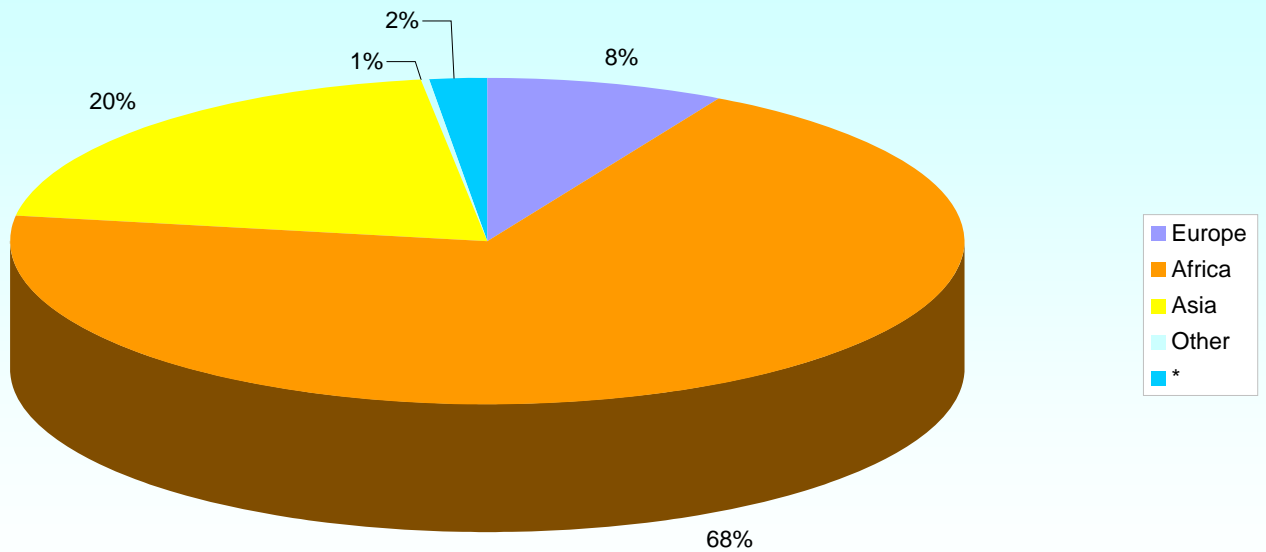

As at end November 2007

Nationality Breakdown of Asylum Seekers in Direct Provision

1.83% of those living in Direct Provision are Irish Born Children
 "Other" is represented by 86 nationalities

Geographical Breakdown of Asylum Seekers in Direct Provision

1.83% of those living in Direct Provision are Irish Born Children