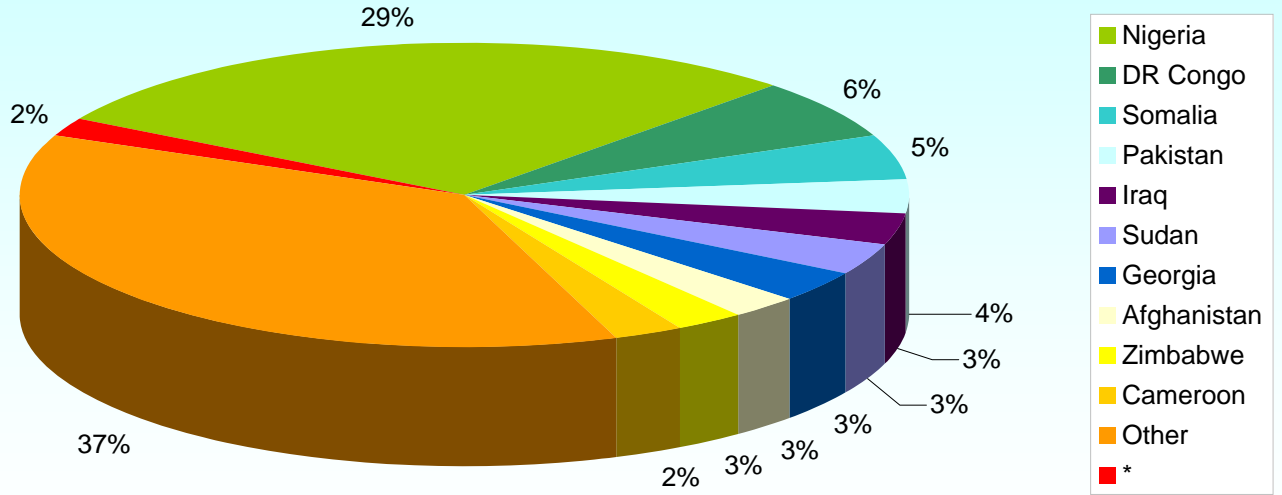

As at end November 2007

Nationality Breakdown of Asylum Seekers in Direct Provision

1.83% of those living in Direct Provision are Irish Born Children
 "Other" is represented by 86 nationalities

Geographical Breakdown of Asylum Seekers in Direct Provision

1.83% of those living in Direct Provision are Irish Born Children