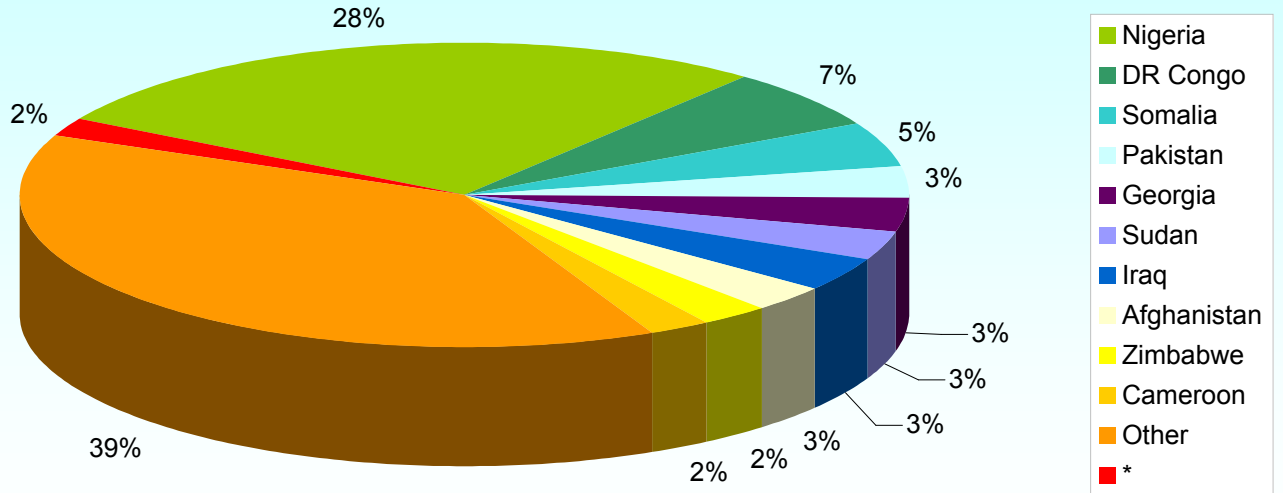

As at end August 2007

Nationality Breakdown of Asylum Seekers in Direct Provision

1.92% of those living in Direct Provision are Irish Born Children
 "Other" is represented by 85 nationalities

Geographical Breakdown of Asylum Seekers in Direct Provision

1.92% of those living in Direct Provision are Irish Born Children