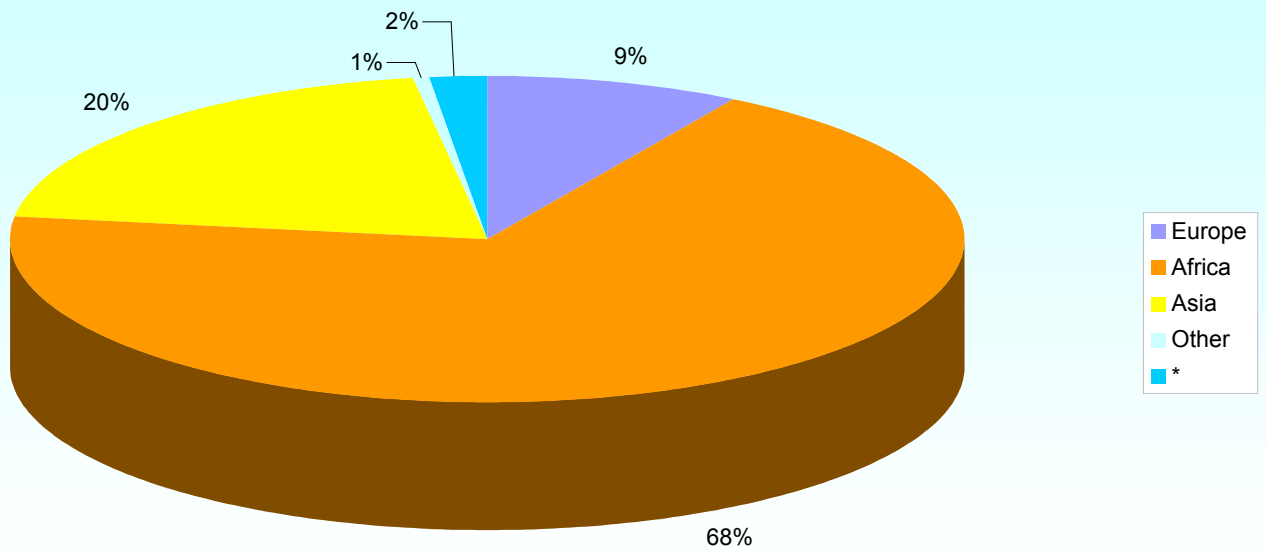

As at end August 2007

Nationality Breakdown of Asylum Seekers in Direct Provision

1.92% of those living in Direct Provision are Irish Born Children
 "Other" is represented by 85 nationalities

Geographical Breakdown of Asylum Seekers in Direct Provision

1.92% of those living in Direct Provision are Irish Born Children