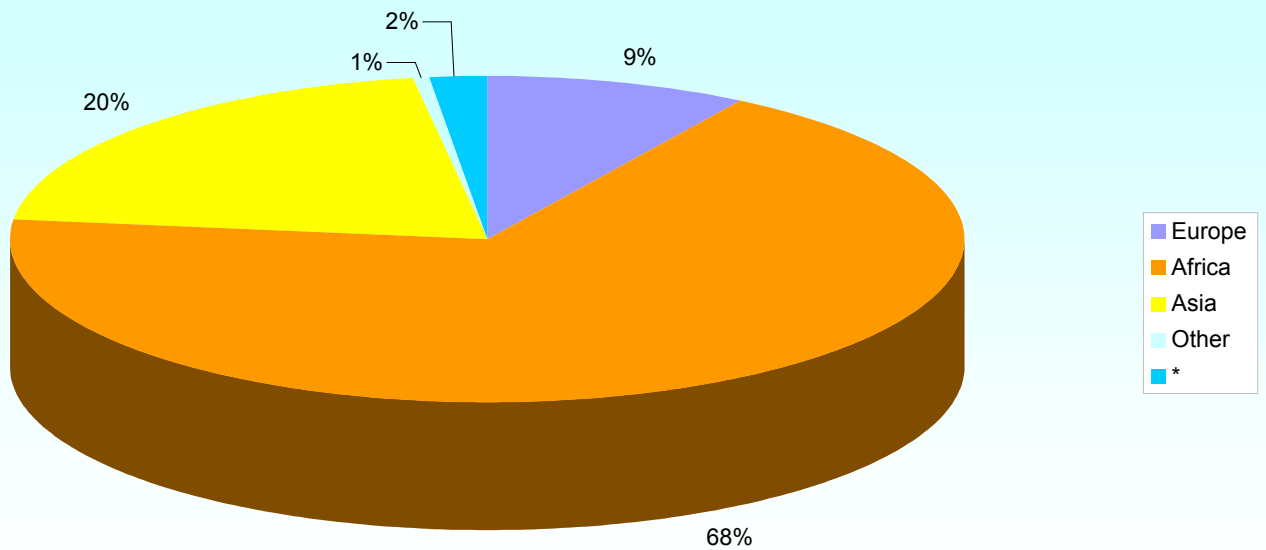

As at end July 2007

Nationality Breakdown of Asylum Seekers in Direct Provision

1.92% of those living in Direct Provision are Irish Born Children
 "Other" is represented by 87 nationalities

Geographical Breakdown of Asylum Seekers in Direct Provision

1.92% of those living in Direct Provision are Irish Born Children