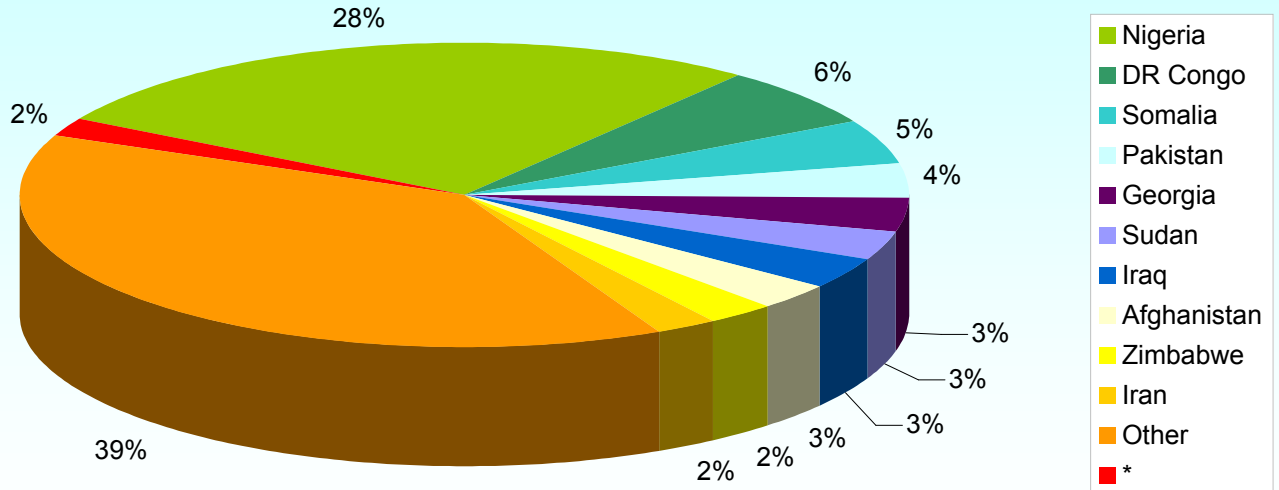

As at end July 2007

Nationality Breakdown of Asylum Seekers in Direct Provision

1.92% of those living in Direct Provision are Irish Born Children
 "Other" is represented by 87 nationalities

Geographical Breakdown of Asylum Seekers in Direct Provision

1.92% of those living in Direct Provision are Irish Born Children