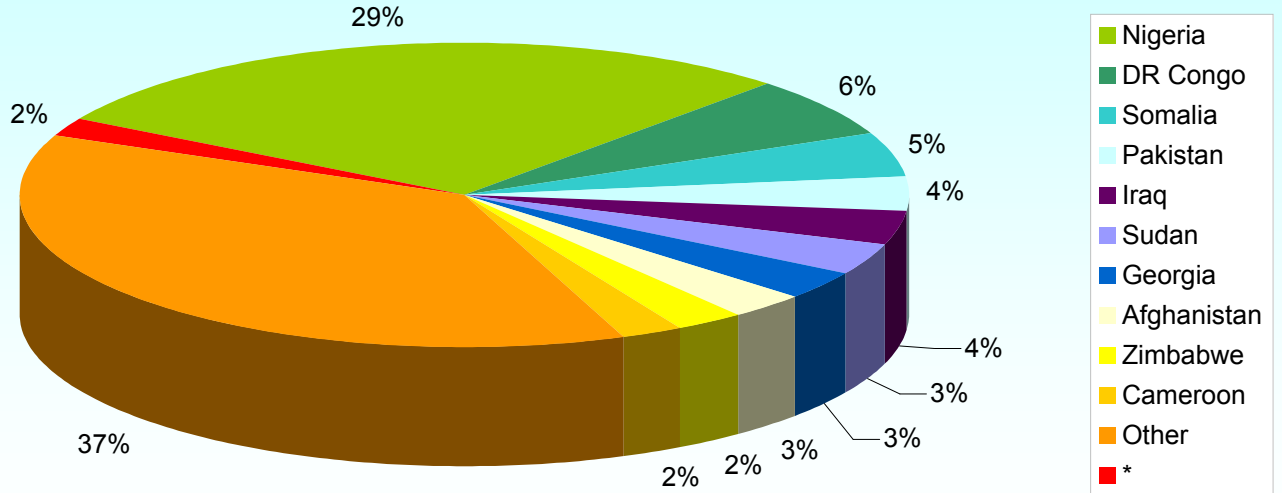

As at end October 2007

Nationality Breakdown of Asylum Seekers in Direct Provision

1.91% of those living in Direct Provision are Irish Born Children
 "Other" is represented by 86 nationalities

Geographical Breakdown of Asylum Seekers in Direct Provision

1.91% of those living in Direct Provision are Irish Born Children