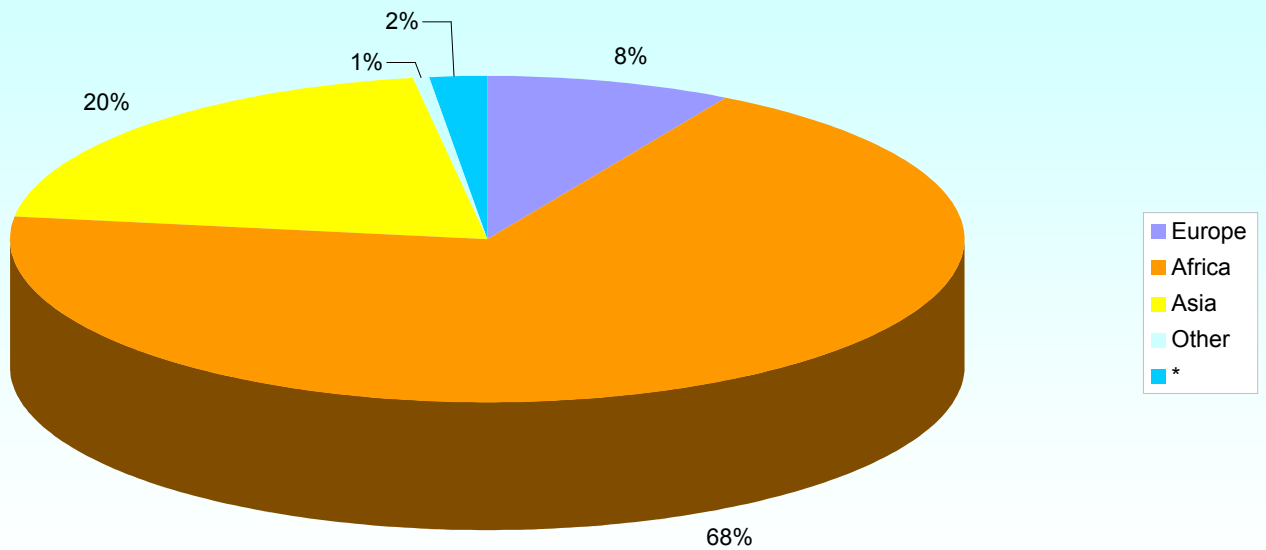

As at end October 2007

Nationality Breakdown of Asylum Seekers in Direct Provision

1.91% of those living in Direct Provision are Irish Born Children
 "Other" is represented by 86 nationalities

Geographical Breakdown of Asylum Seekers in Direct Provision

1.91% of those living in Direct Provision are Irish Born Children