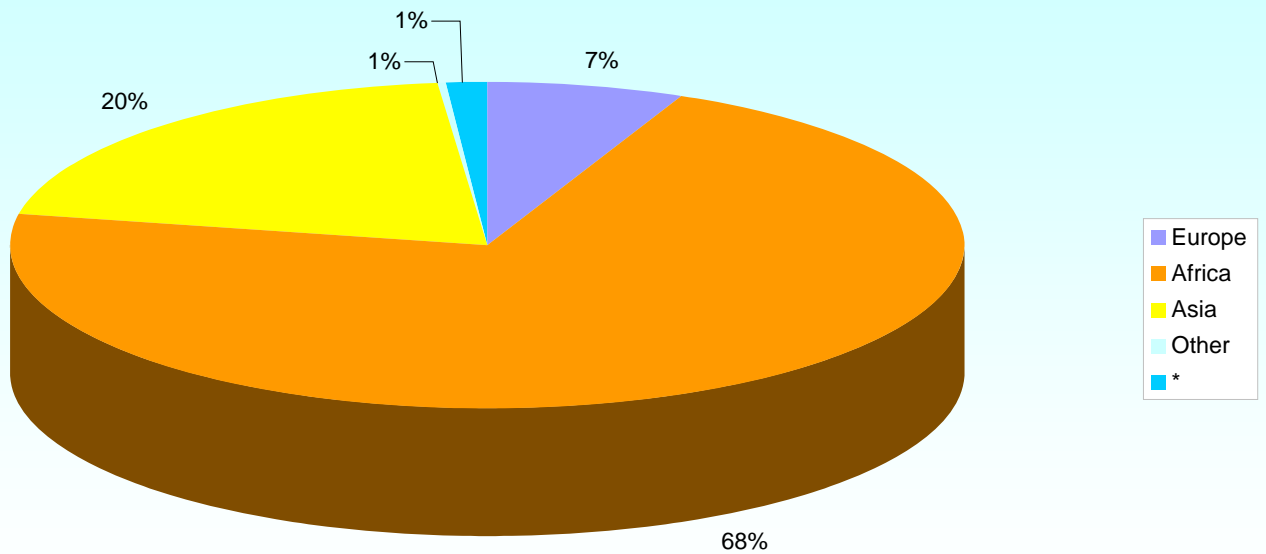

Nationality Breakdown of Asylum Seekers in Direct Provision

1% of those living in Direct Provision are Irish Born Children (IBC)
 "Other" is represented by 83 nationalities

Geographical Breakdown of Asylum Seekers in Direct Provision

1% of those living in Direct Provision are Irish Born Children (IBC)