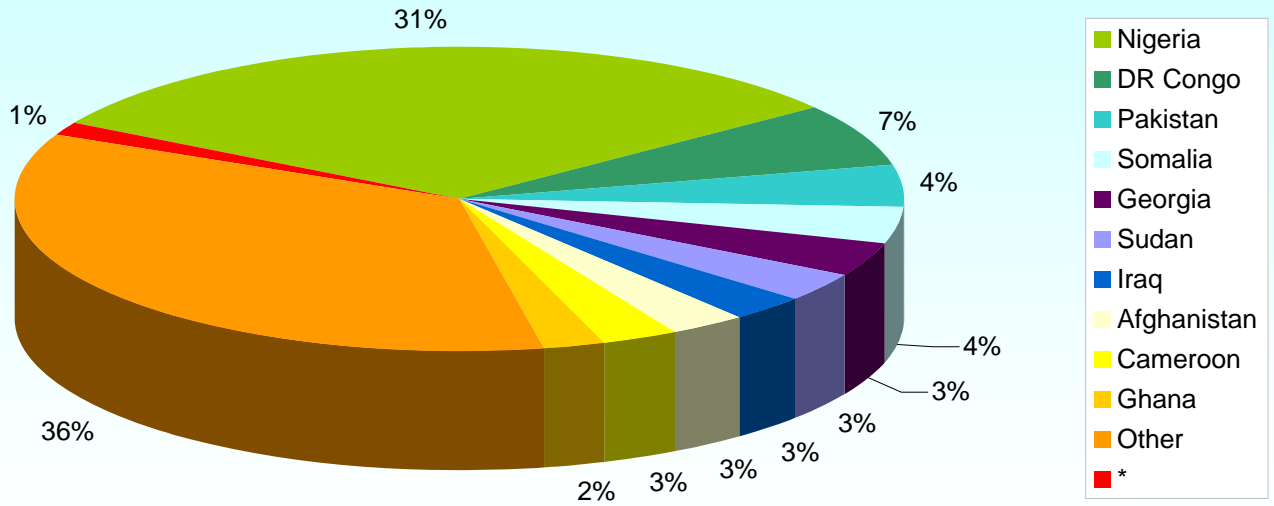

Nationality Breakdown of Asylum Seekers in Direct Provision

1% of those living in Direct Provision are Irish Born Children (IBC)
 "Other" is represented by 83 nationalities

Geographical Breakdown of Asylum Seekers in Direct Provision

1% of those living in Direct Provision are Irish Born Children (IBC)