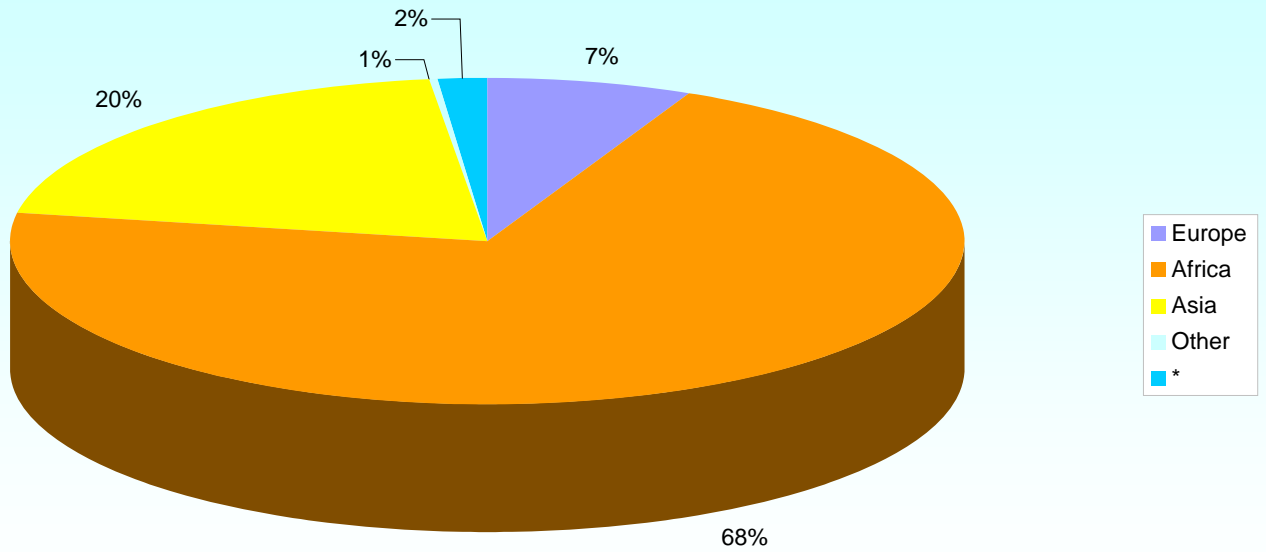

As at end July 2008

Nationality Breakdown of Asylum Seekers in Direct Provision

1.53% of those living in Direct Provision are Irish Born Children
 "Other" is represented by 87 nationalities

Geographical Breakdown of Asylum Seekers in Direct Provision

1.53% of those living in Direct Provision are Irish Born Children