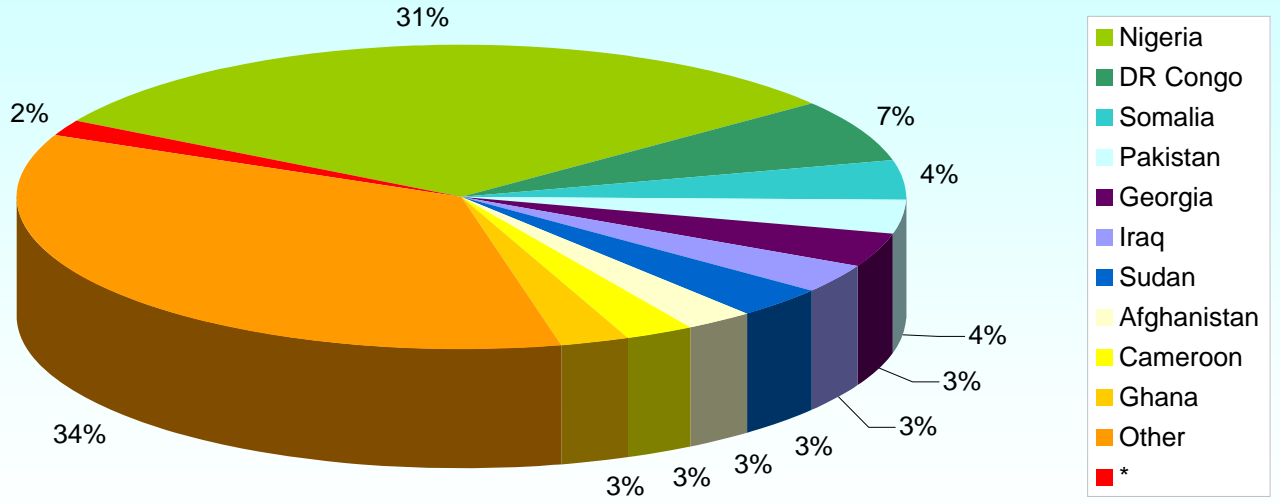

As at end July 2008

Nationality Breakdown of Asylum Seekers in Direct Provision

1.53% of those living in Direct Provision are Irish Born Children
 "Other" is represented by 87 nationalities

Geographical Breakdown of Asylum Seekers in Direct Provision

1.53% of those living in Direct Provision are Irish Born Children