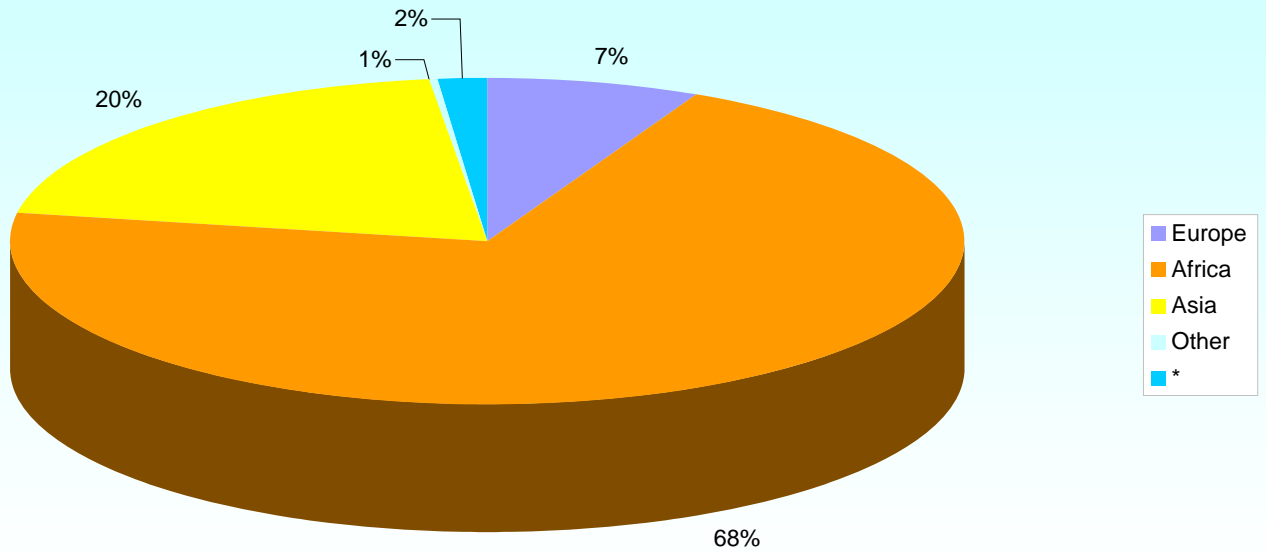

As at end June 2008

Nationality Breakdown of Asylum Seekers in Direct Provision

1.65% of those living in Direct Provision are Irish Born Children
 "Other" is represented by 87 nationalities

Geographical Breakdown of Asylum Seekers in Direct Provision

1.65% of those living in Direct Provision are Irish Born Children