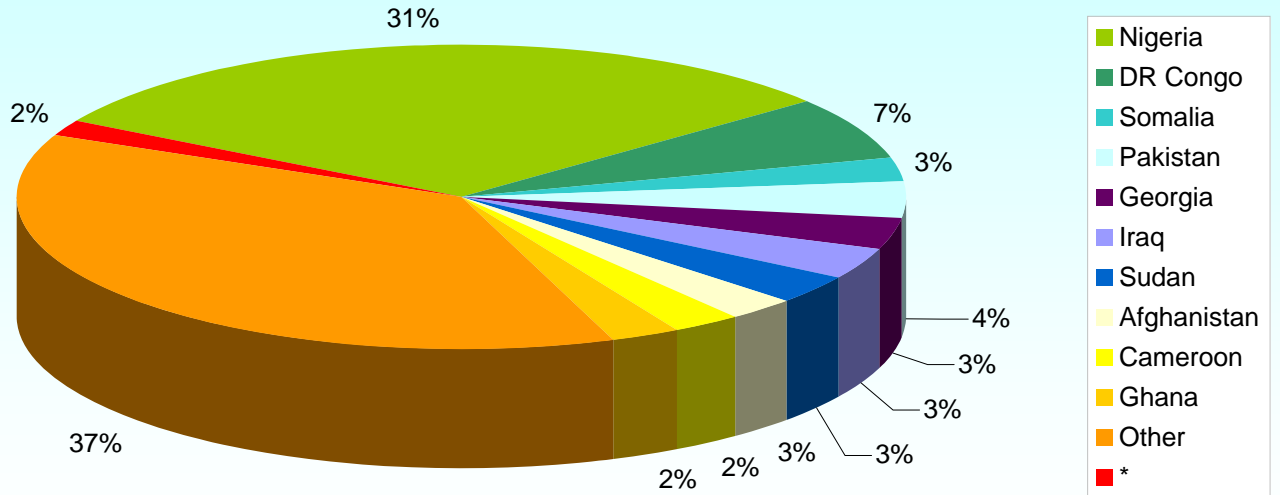

As at end June 2008

Nationality Breakdown of Asylum Seekers in Direct Provision

1.65% of those living in Direct Provision are Irish Born Children
 "Other" is represented by 87 nationalities

Geographical Breakdown of Asylum Seekers in Direct Provision

1.65% of those living in Direct Provision are Irish Born Children