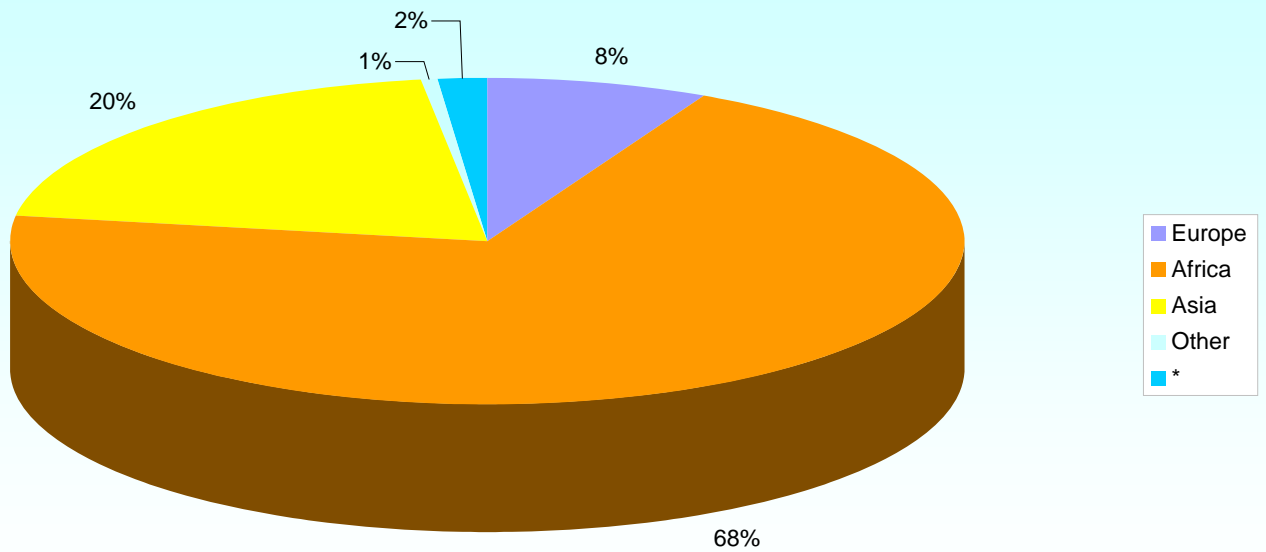

As at end March 2008

Nationality Breakdown of Asylum Seekers in Direct Provision

1.77% of those living in Direct Provision are Irish Born Children
 "Other" is represented by 87 nationalities

Geographical Breakdown of Asylum Seekers in Direct Provision

1.77% of those living in Direct Provision are Irish Born Children