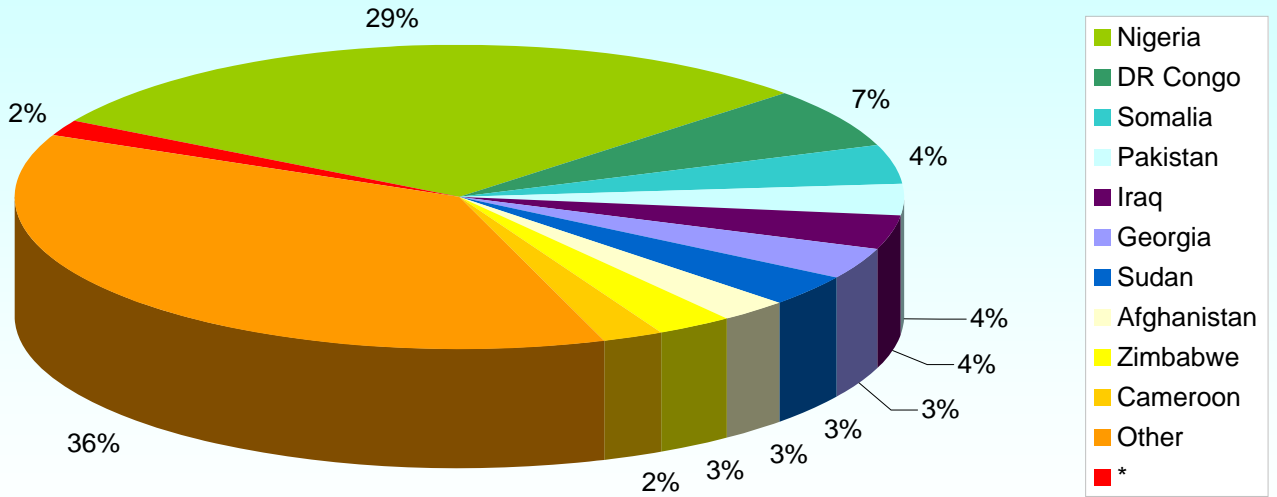

As at end March 2008

Nationality Breakdown of Asylum Seekers in Direct Provision

1.77% of those living in Direct Provision are Irish Born Children
 "Other" is represented by 87 nationalities

Geographical Breakdown of Asylum Seekers in Direct Provision

1.77% of those living in Direct Provision are Irish Born Children