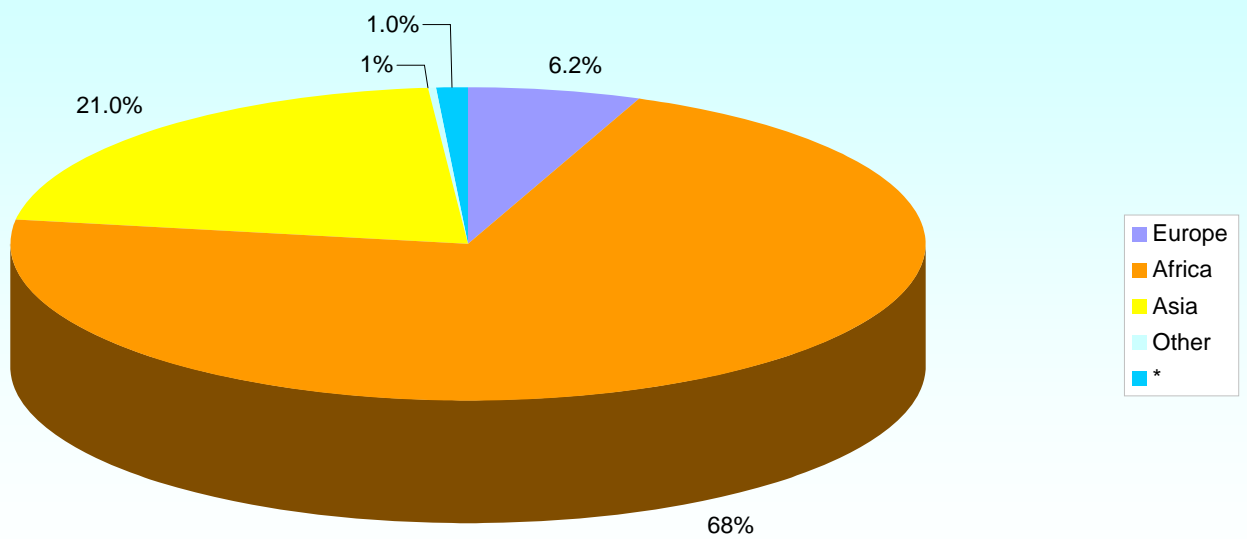

### Nationality Breakdown of Asylum Seekers in Direct Provision 30/11/2008

\*1.02% of those living in Direct Provision are Irish Born Children (IBC)  
"Other" is represented by 82 nationalities

### Geographical Breakdown of Asylum Seekers in Direct Provision 30/11/2008

\*1.02% of those living in Direct Provision are Irish Born Children (IBC)