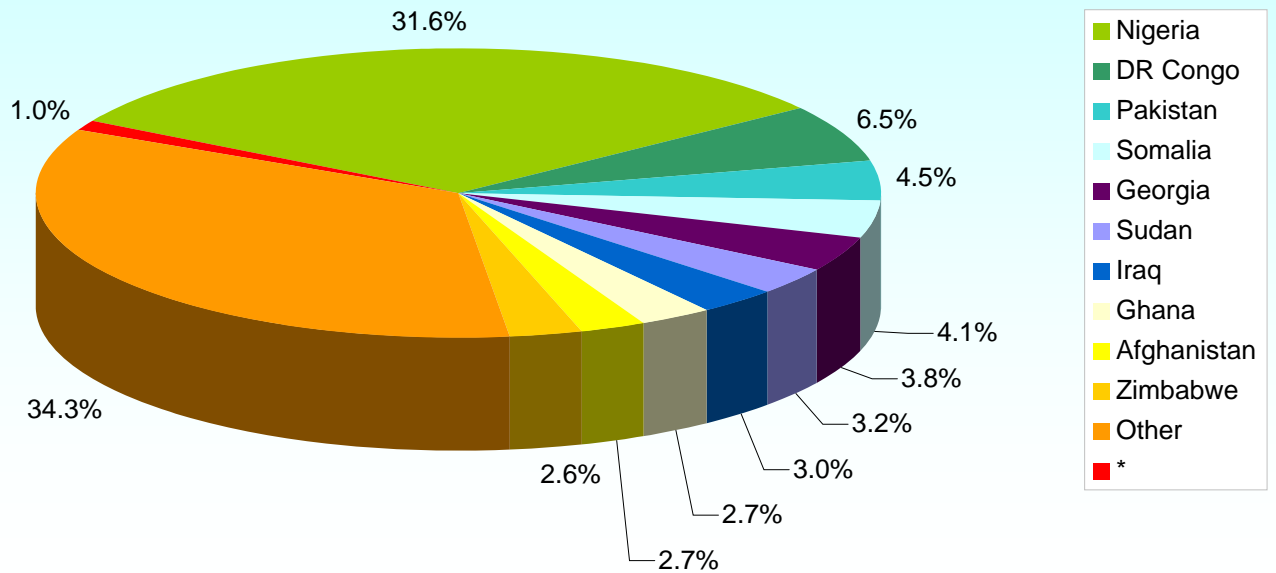

### Nationality Breakdown of Asylum Seekers in Direct Provision 30/11/2008

\*1.02% of those living in Direct Provision are Irish Born Children (IBC)  
"Other" is represented by 82 nationalities

### Geographical Breakdown of Asylum Seekers in Direct Provision 30/11/2008

\*1.02% of those living in Direct Provision are Irish Born Children (IBC)