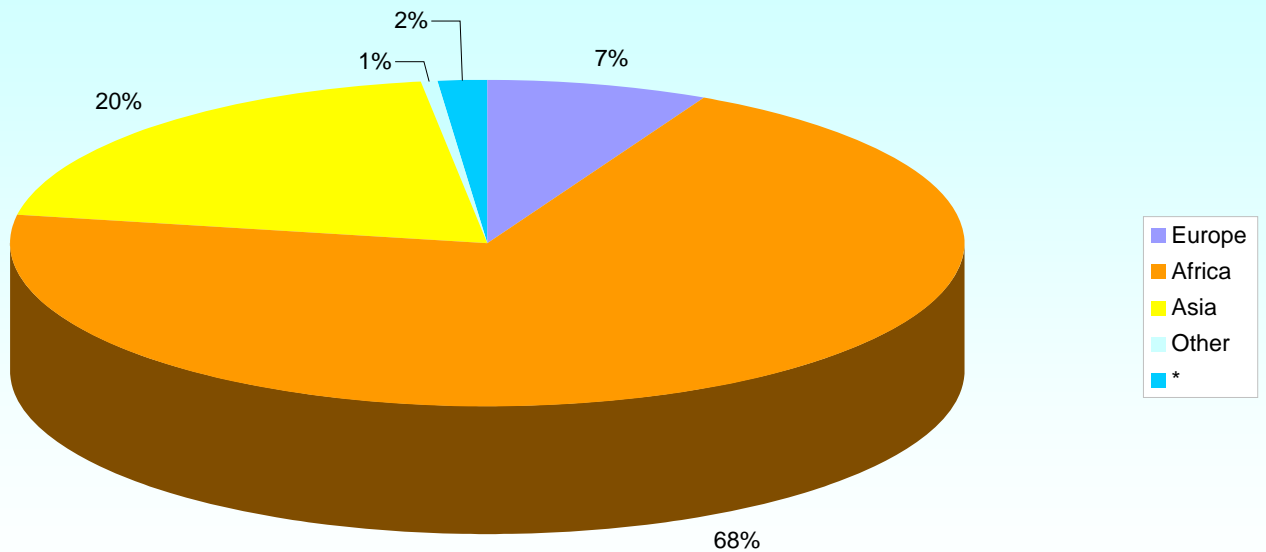

As at end April 2008

Nationality Breakdown of Asylum Seekers in Direct Provision

1.68% of those living in Direct Provision are Irish Born Children
 "Other" is represented by 86 nationalities

Geographical Breakdown of Asylum Seekers in Direct Provision

1.68% of those living in Direct Provision are Irish Born Children