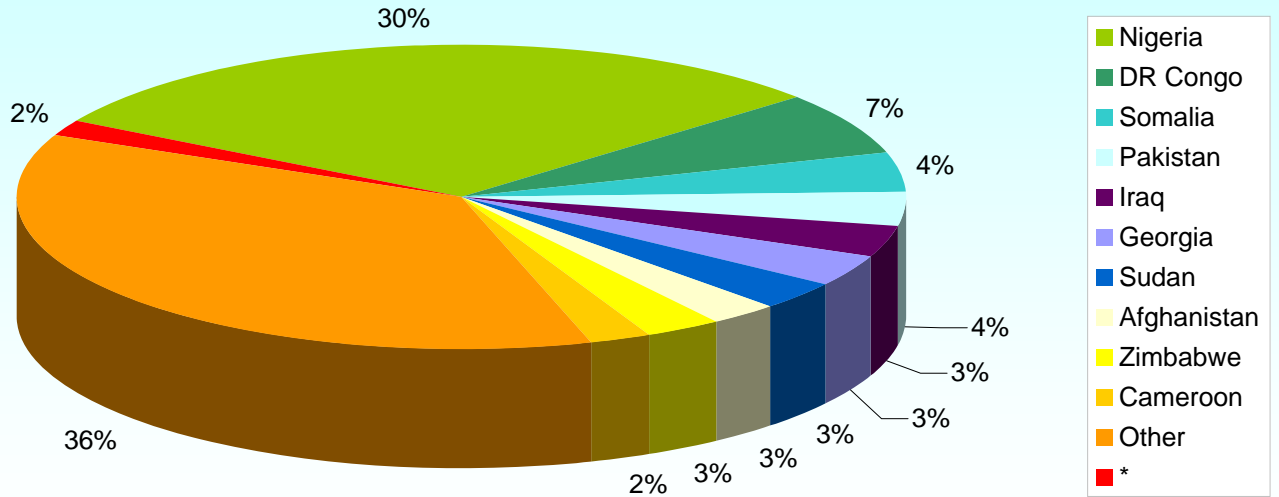

As at end April 2008

Nationality Breakdown of Asylum Seekers in Direct Provision

1.68% of those living in Direct Provision are Irish Born Children
 "Other" is represented by 86 nationalities

Geographical Breakdown of Asylum Seekers in Direct Provision

1.68% of those living in Direct Provision are Irish Born Children