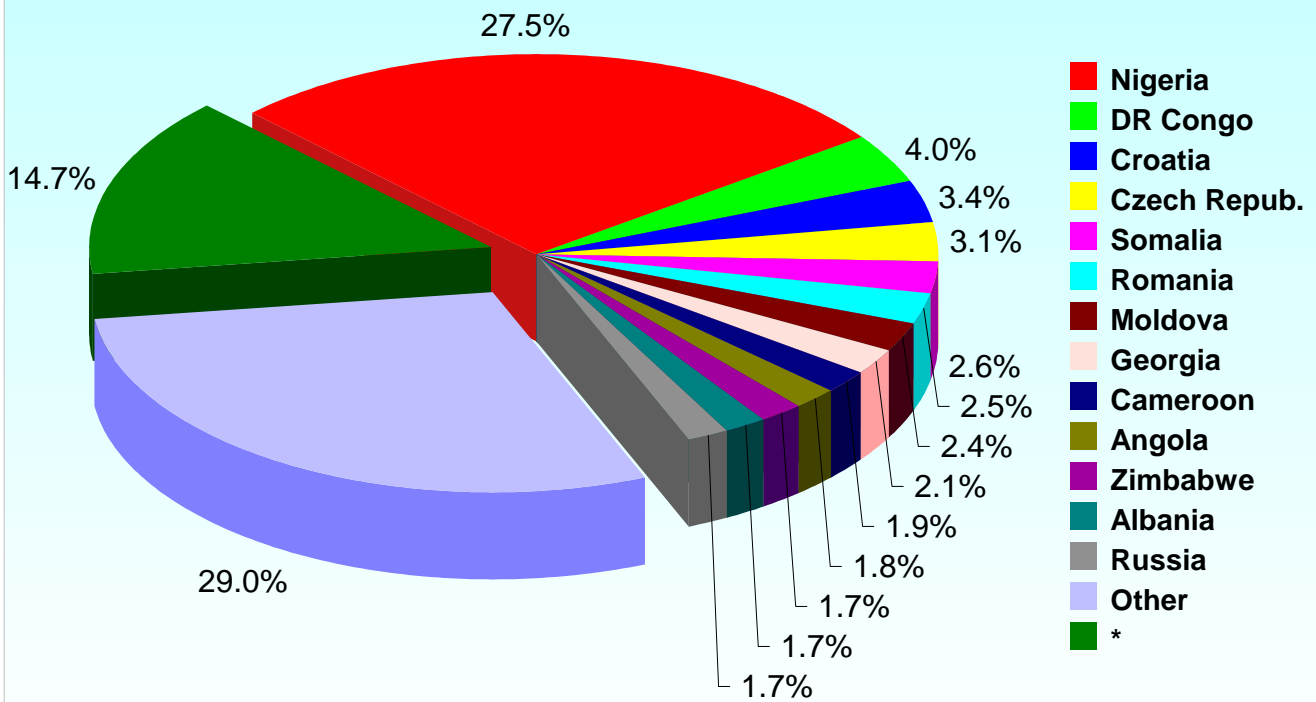

AS AT 31/12/2003

Nationality Breakdown of Asylum Seekers in Direct Provision

Other is represented by 92 nationalities
 *14.7% of those in Direct Provision are Irish Born Children

Geographical Breakdown of Asylum Seekers in Direct Provision

*14.7% of those in Direct Provision are Irish Born Children