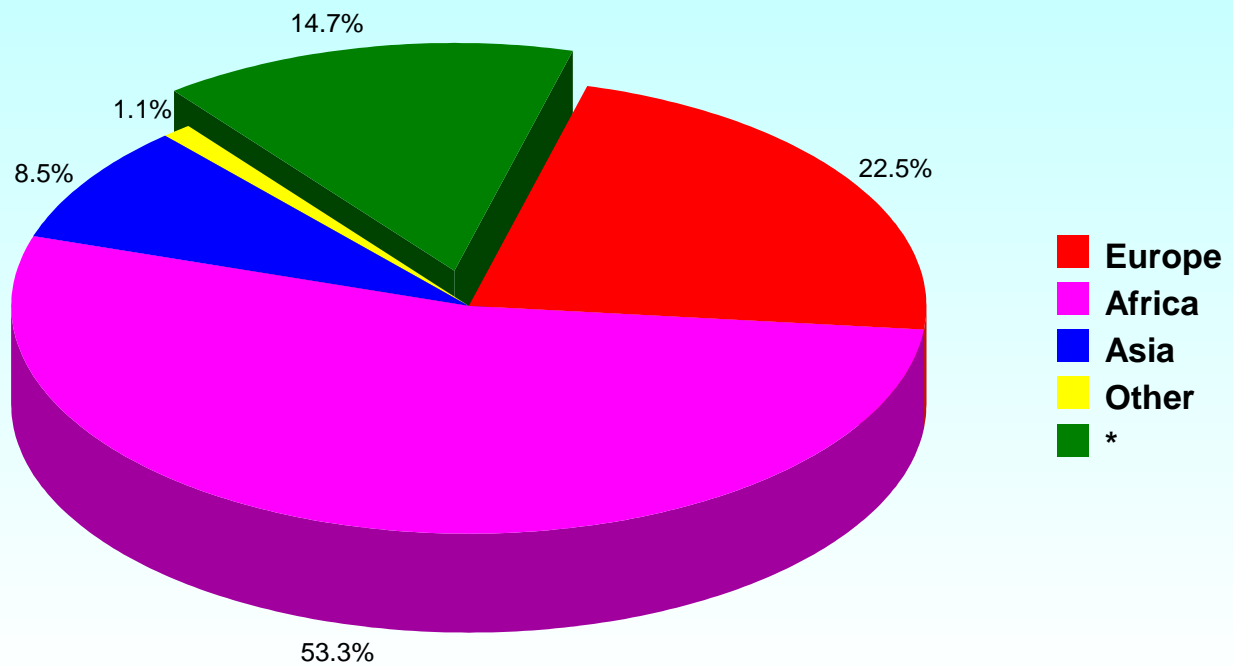

AS AT 31/12/2003

Nationality Breakdown of Asylum Seekers in Direct Provision

Other is represented by 92 nationalities
 *14.7% of those in Direct Provision are Irish Born Children

Geographical Breakdown of Asylum Seekers in Direct Provision

*14.7% of those in Direct Provision are Irish Born Children