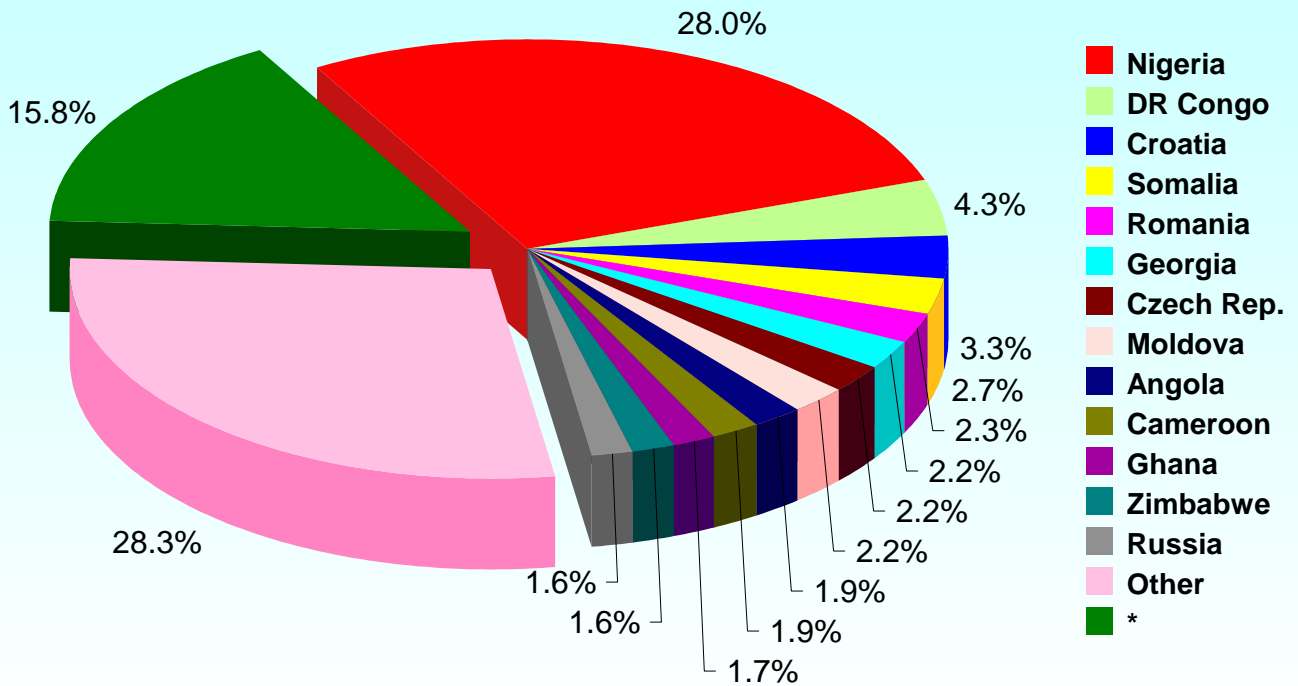

As at end February 2004

Nationality Breakdown of Asylum Seekers in Direct Provision

'Other' is represented by 89 nationalities

***15.8% of those in Direct Provision are Irish Born Children**

Geographical Breakdown of Asylum Seekers in Direct Provision

***15.8% of those in Direct Provision are Irish Born Children**