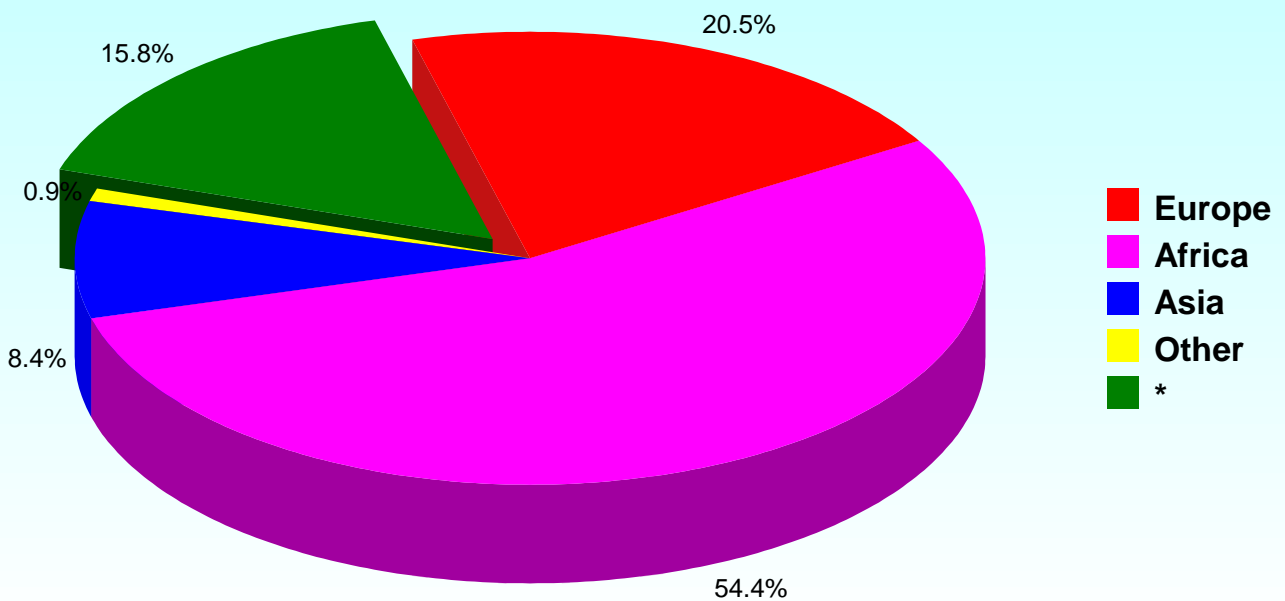

As at end February 2004

Nationality Breakdown of Asylum Seekers in Direct Provision

'Other' is represented by 89 nationalities

***15.8% of those in Direct Provision are Irish Born Children**

Geographical Breakdown of Asylum Seekers in Direct Provision

***15.8% of those in Direct Provision are Irish Born Children**