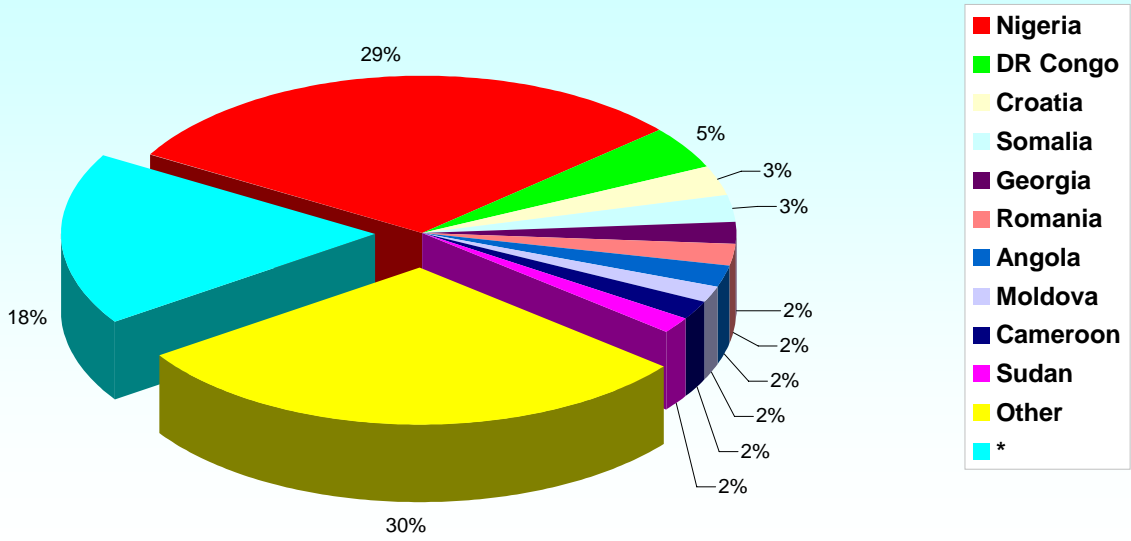

Nationality Breakdown of Asylum Seekers in Direct Provision

Other is represented by 90 nationalities

Geographical Breakdown of Asylum Seekers in Direct Provision

18% of those in Direct Provision are Irish Born Children