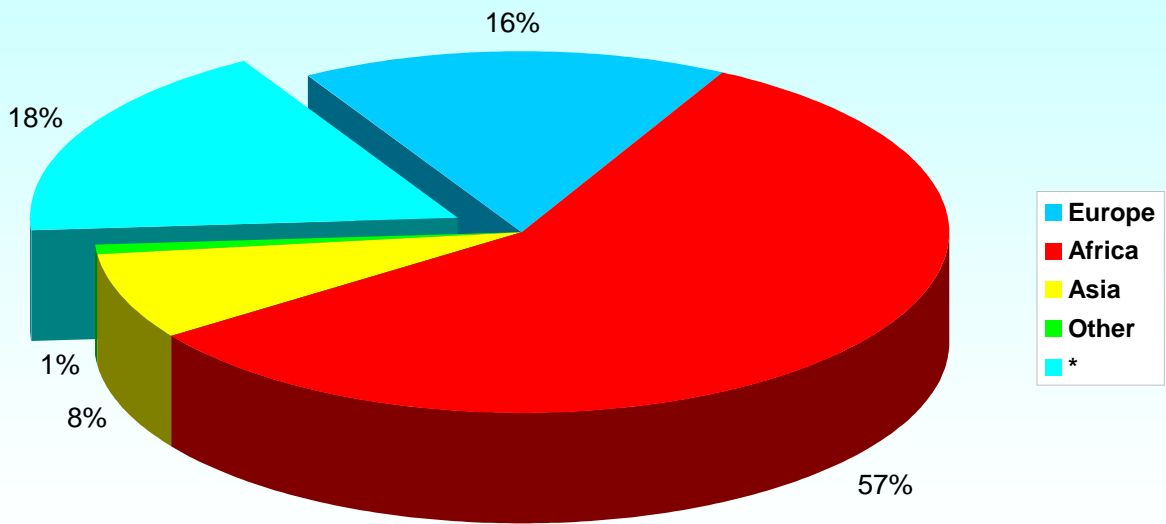

Nationality Breakdown of Asylum Seekers in Direct Provision

Other is represented by 90 nationalities

Geographical Breakdown of Asylum Seekers in Direct Provision

18% of those in Direct Provision are Irish Born Children